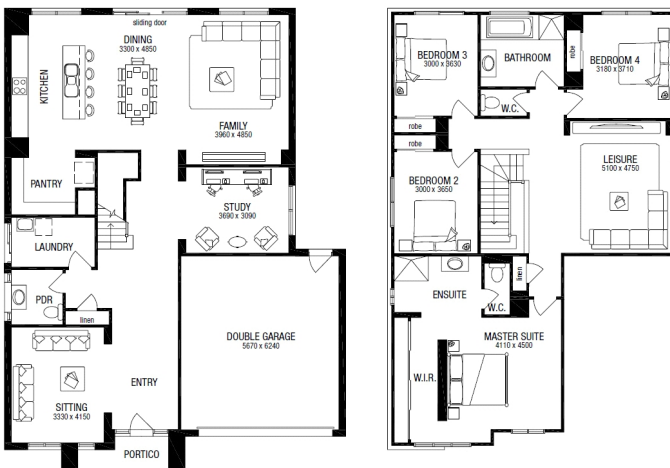

Price excludes: Fencing, Landscaping, Concrete pavers, Planter boxes, Decking

\$828,924*

LOT 1822, COQUINA DRIVE
THE POINT ESTATE
POINT LONSDALE

BELROSE 34
YALE FACADE

BLOCK SIZE | 400M²

PACKAGE INCLUDES:

THE BELROSE 34 WITH YALE FACADE BUILT TO OUR INDUSTRY LEADING BASE SPECIFICATIONS AND LAND, PLUS:

- ✓ 20mm stone benchtop to Kitchen
- ✓ Large 900mm wide stainless steel appliances
- ✓ Laminate overhead kitchen cupboards (2 sets)
- ✓ Gas ducted heating
- ✓ Remote control garage door
- ✓ Concrete driveway and path (up to 35m²)
- ✓ BAL 12.5 requirements[^]
- ✓ Fibre optic package
- ✓ Lifetime structural guarantee#
- ✓ Concrete slab to outdoor room
- ✓ Floor Coverings
- ✓ Eaves