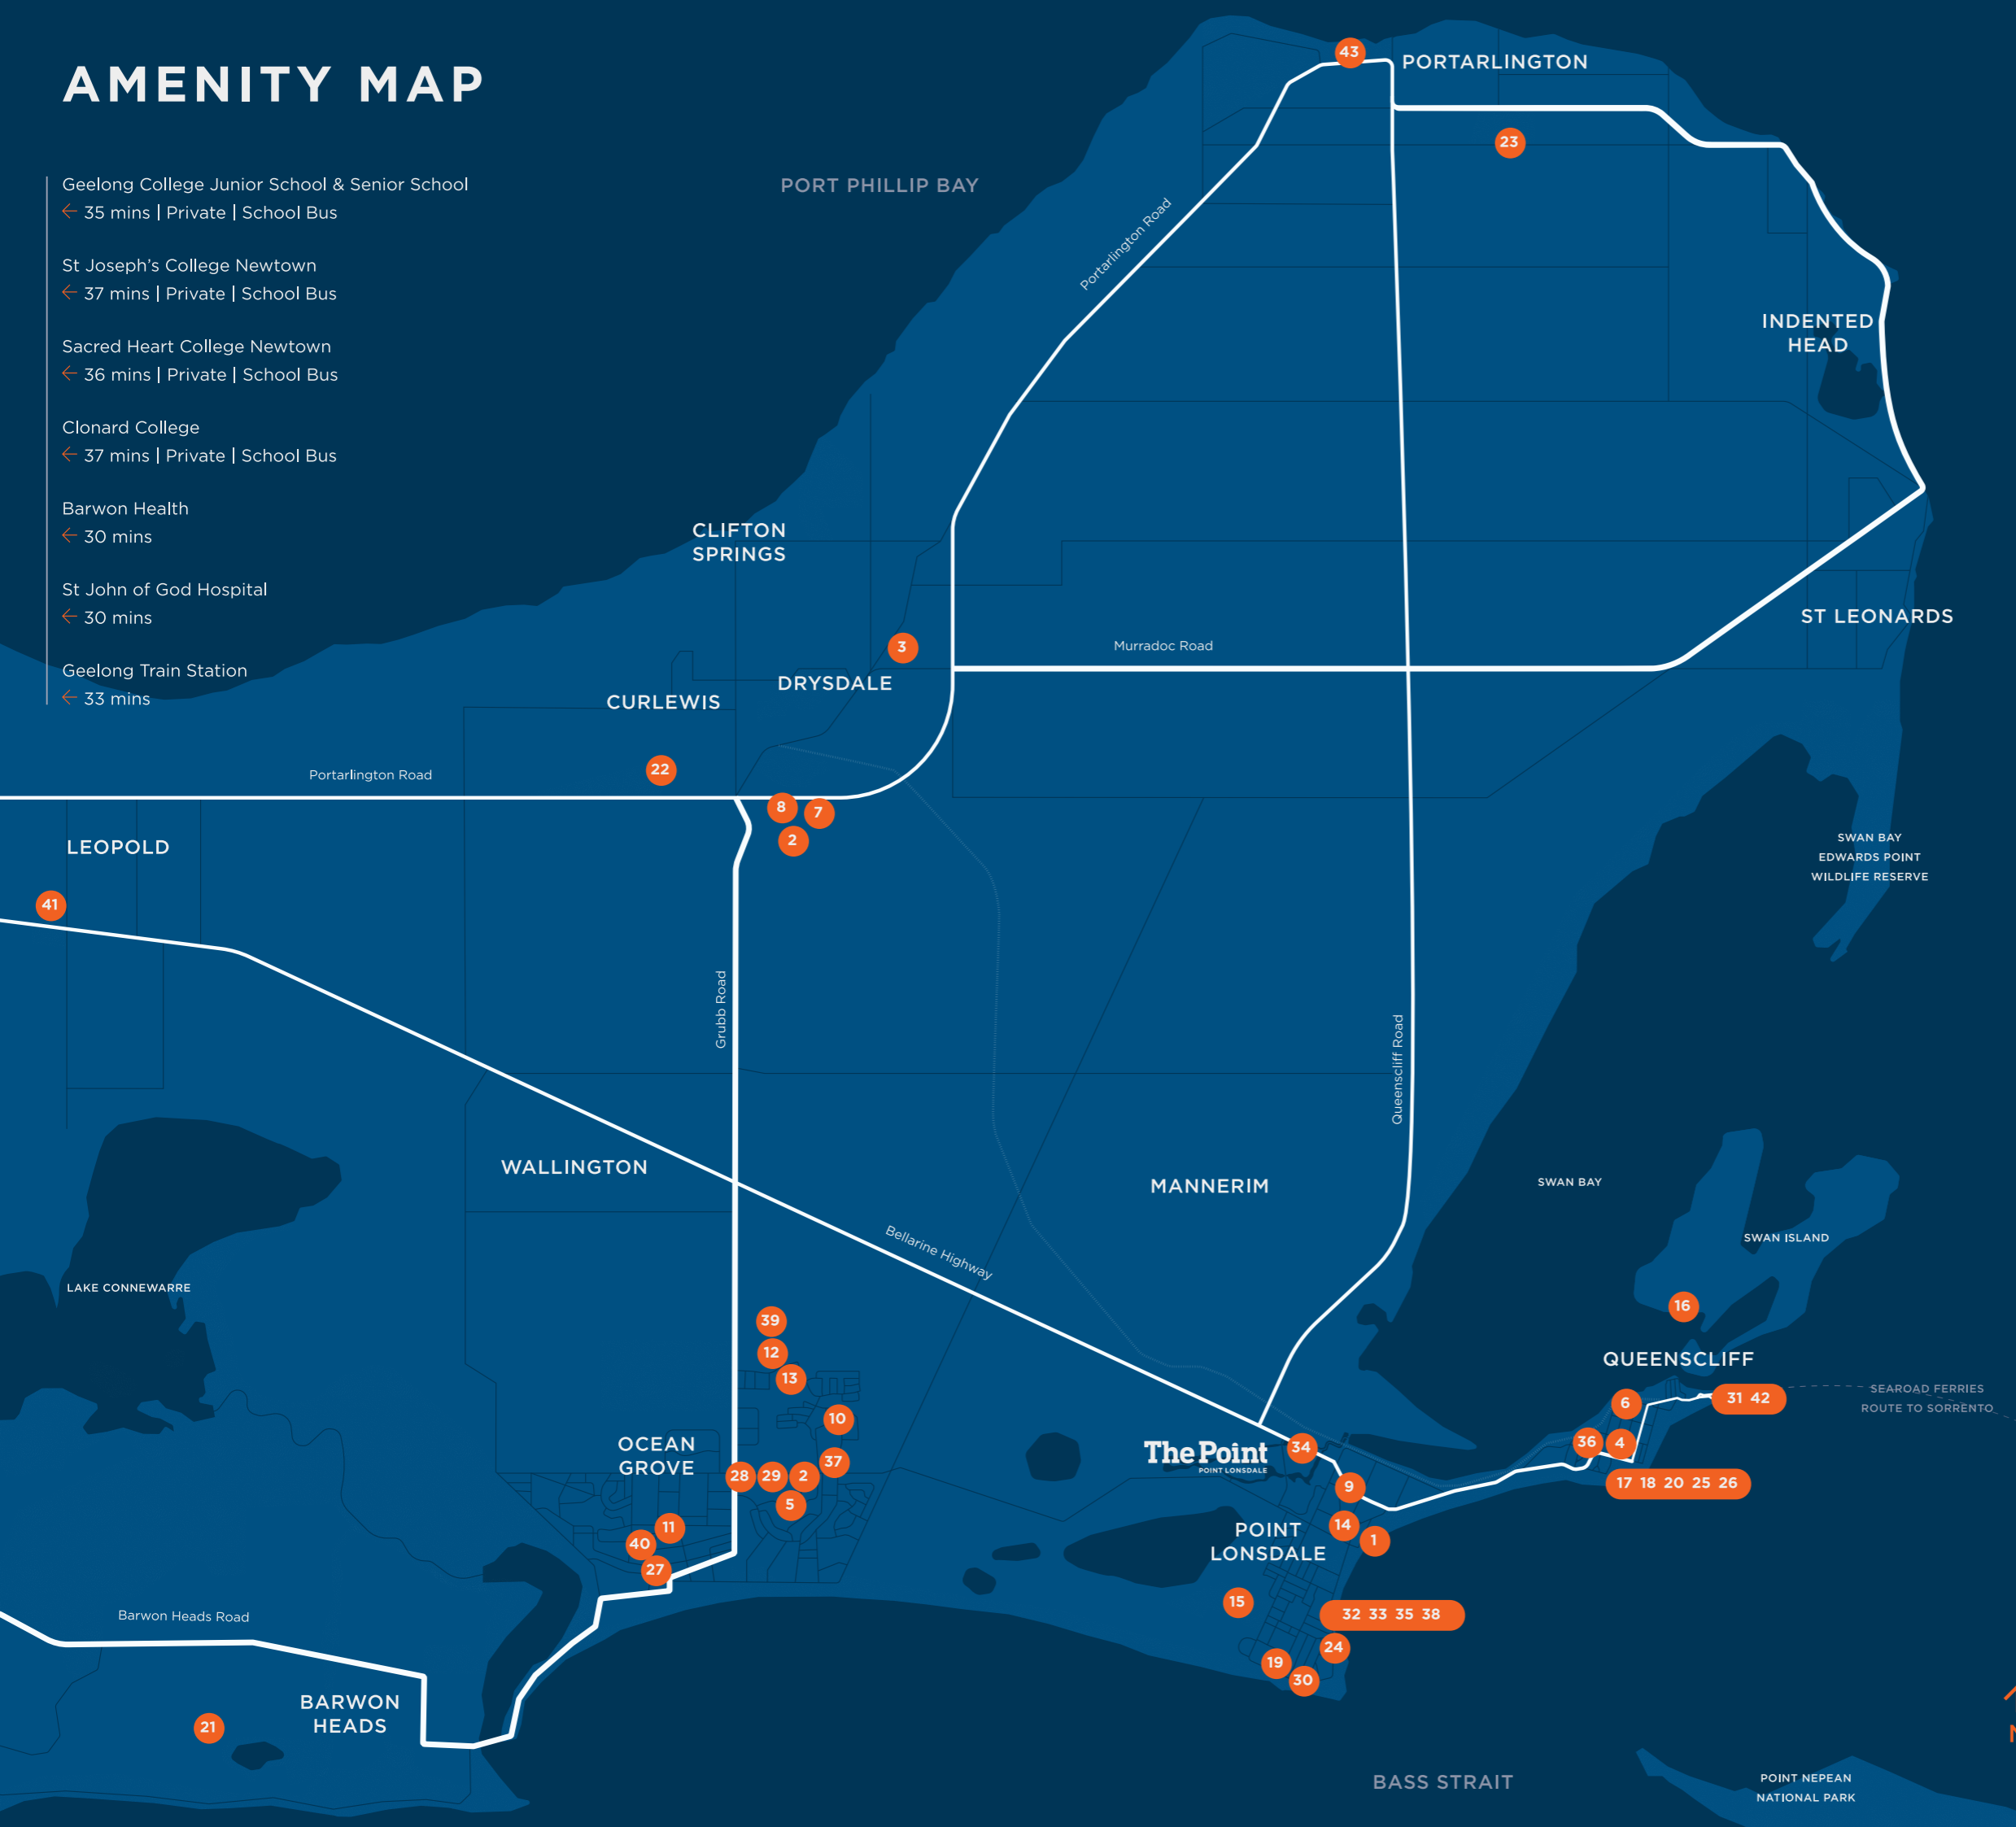

Clonard College

← 37 mins | Private | School Bus

Barwon Health

← 30 mins

St John of God Hospital

← 30 mins

Geelong Train Station

← 33 mins

EARLY LEARNING

9. Lonsdale House Childcare Point Lonsdale
10. Headstart Early Learning Centre Ocean Grove
11. Woodlands House Childcare Ocean Grove
12. Ocean Grove Childcare Centre
13. Nido Early School Ocean Grove

EAT & DRINK

31. Tarra Queenscliff
32. Pasquinis Cafe
33. Pico Cafe
34. Cafe 3225
35. Lonnie Fish & Chips
36. Na zdravi

RETAIL

37. Woolworths Ocean Grove
38. IGA Point Lonsdale
39. Kingston Village Shopping Centre
40. Ocean Grove Marketplace Shopping Centre
41. Gateway Plaza Leopold

TRANSPORT/TRAVEL

42. Searoad Ferries - Queenscliff to Sorrento
43. Port Phillip Ferries - Portarlington to Docklands